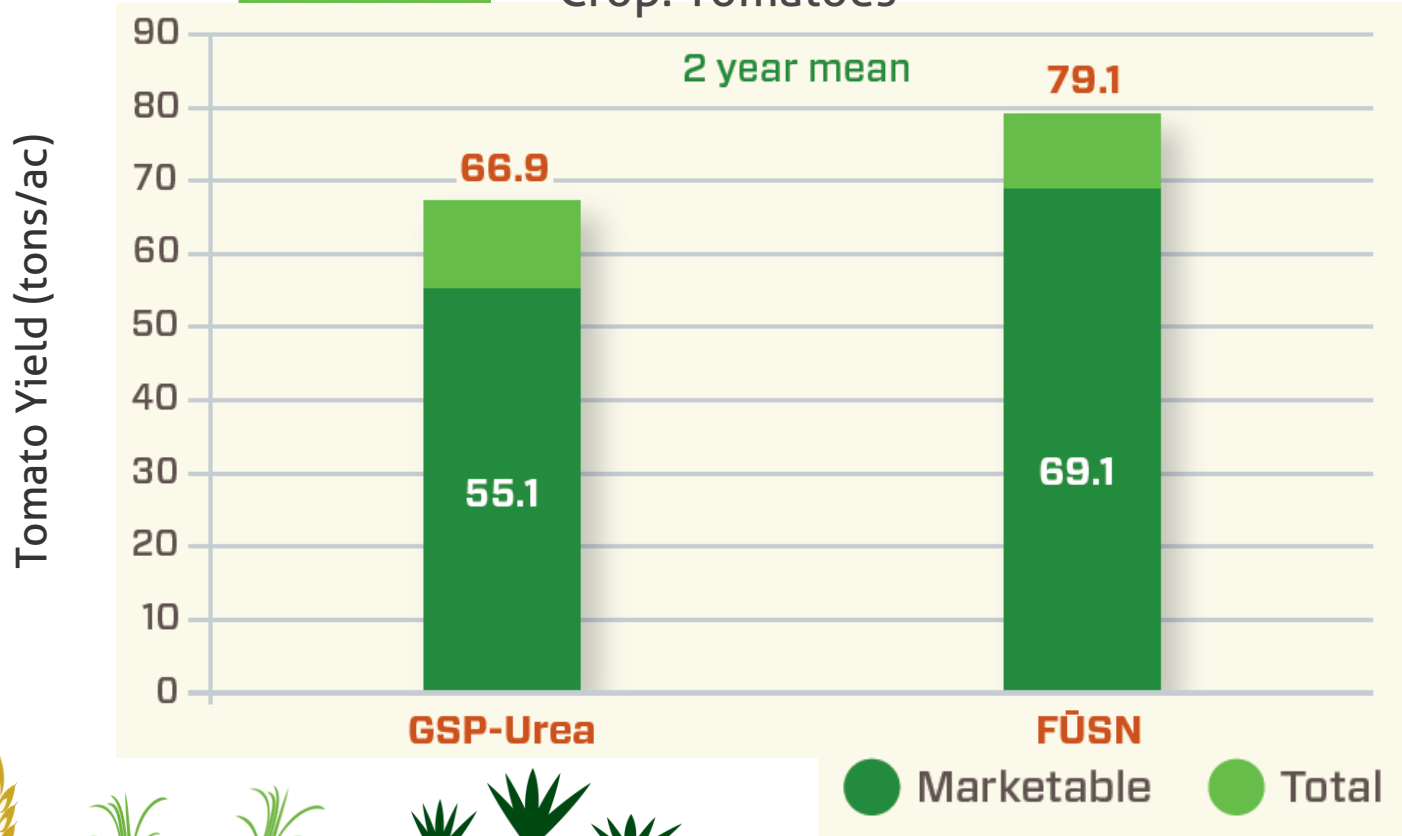

# *Tomatoes*

# Increased Marketable and Total Yield

**14 ton** Yield Increase

FUSN Showed Favorable Economic Yields  
Location: CA & Southwest  
Crop: Tomatoes

# Effect of Sulfur on Tomato Production

Increase in Yield with FUSN

Location: Florida

Crop: Tomatoes | N Rate: 300 S Rate: 343