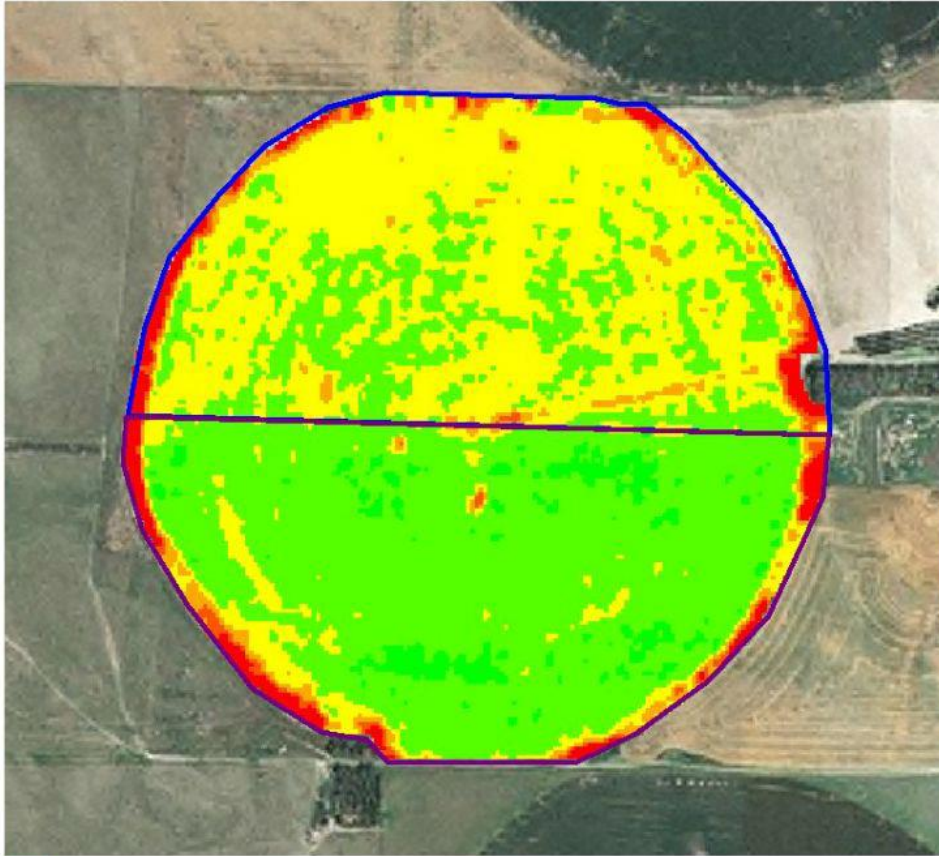

Simplot Stabilized Phosphorous SSP 2006 Soybean Yield Map

5% Yield Increase

150 lb 11-52-0 with SSP
vs.
150lb 11-52-0 without SSP

Soybeans - 2006

Hershey, Nebraska

132 acre field demo | Soybean yield map

Yield Averages:

SSP/AVAIL[®]: 69 bu./acre

MAP: 63 bu./acre