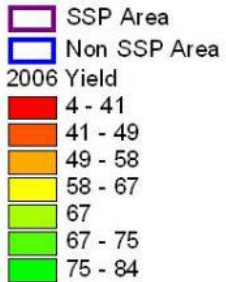

Simplot Stabilized Phosphorous SSP 2006 Soybean Yield Map

5% Yield Increase

150 lb 11-52-0 with SSP
vs.
150lb 11-52-0 without SSP

Soybeans - 2006

Hershey, Nebraska

132 acre field demo | Soybean yield map

Yield Averages:

SSP/AVAIL[®]: 69 bu./acre

MAP: 63 bu./acre