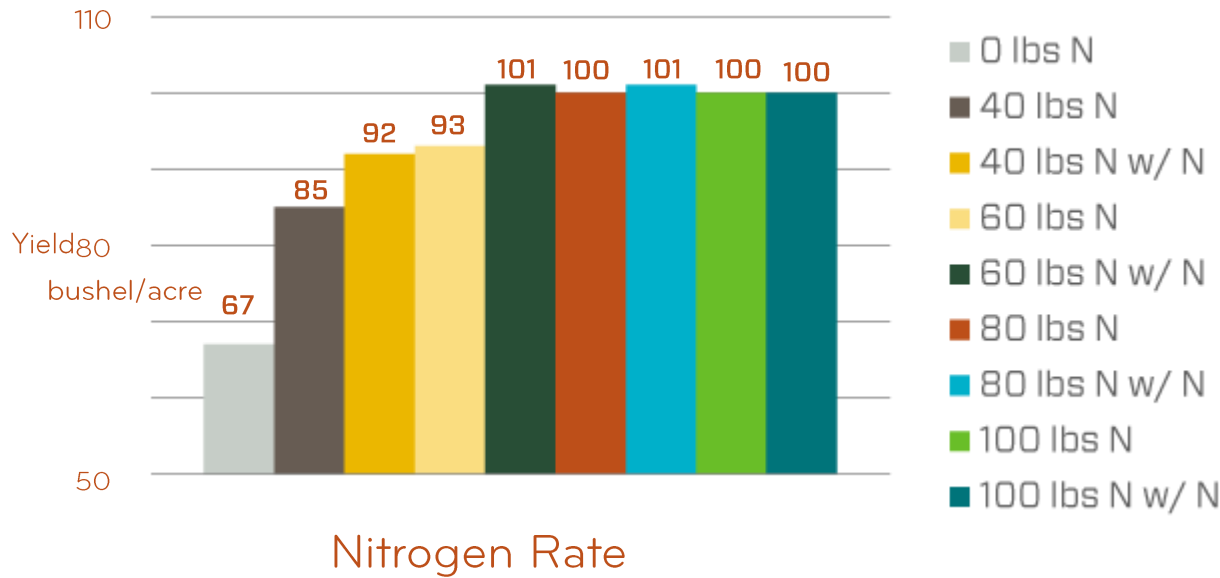

# Wheat - 2009

Belleville, Kansas | Dr. Barney Gordon | KSU

Fuller wheat planted Oct 2008

Broadcast urea application Feb 2008

Harvested Jul 2009

LSD<sub>0.05</sub>=6