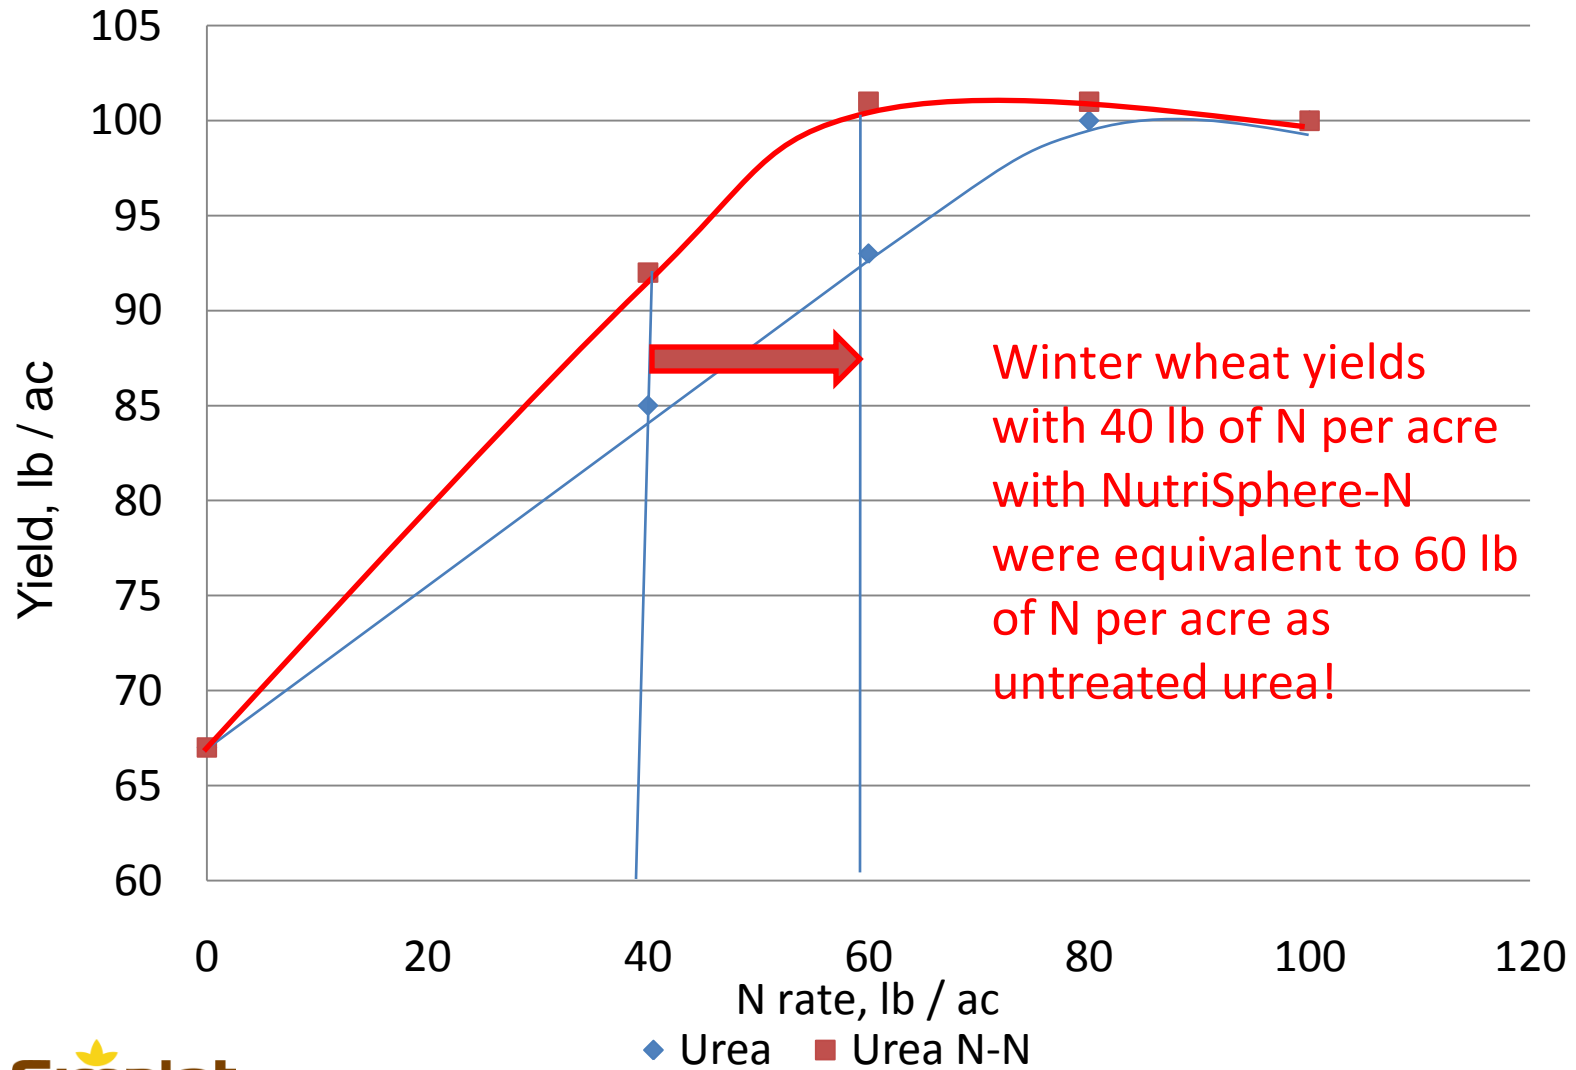

# Winter Wheat NutriSphere-N Study Belleville, Kansas 2009

Winter wheat yields with 40 lb of N per acre with NutriSphere-N were equivalent to 60 lb of N per acre as untreated urea!